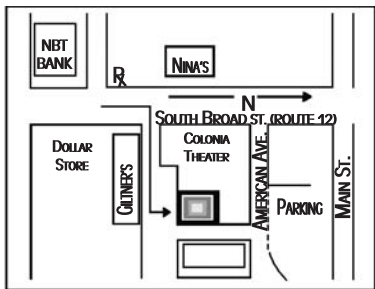

Cliff Ketchum's Bookkeeping & Tax Service

Call today for an appointment

$25.00 1040 EZ