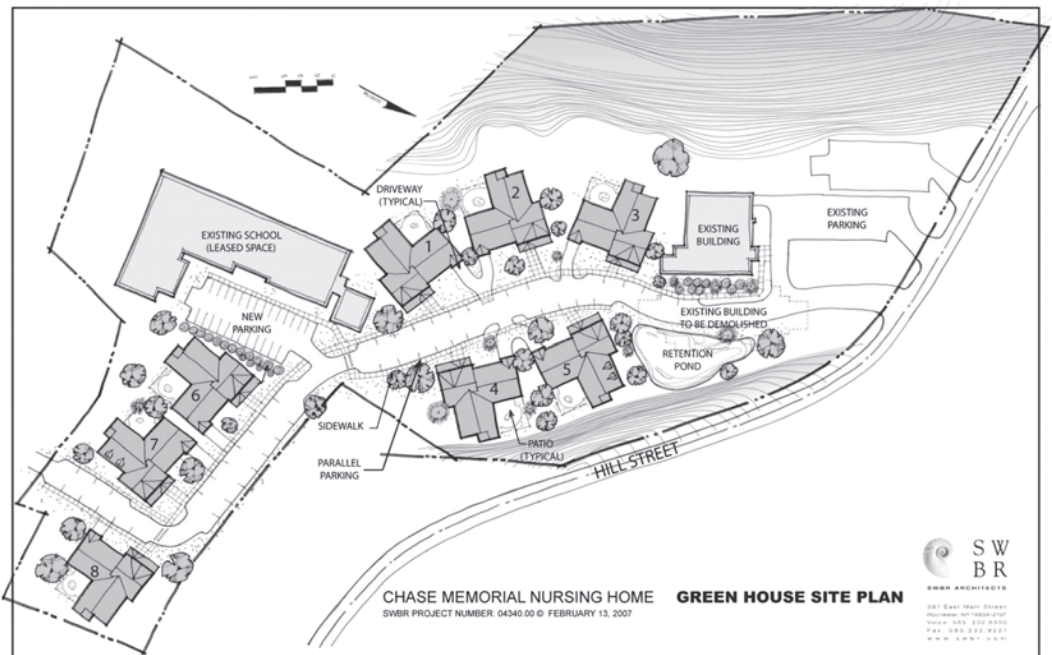

*Coming to your neighborhood soon –
The New Chase...*

Chase Memorial Nursing Home Co. Inc.

1 Terrace Heights, New Berlin, NY 607-847-7000

Chase Housing 607-847-7000

New Berlin Daycare 607-847-7036

New Berlin Family Practice 607-847-6750